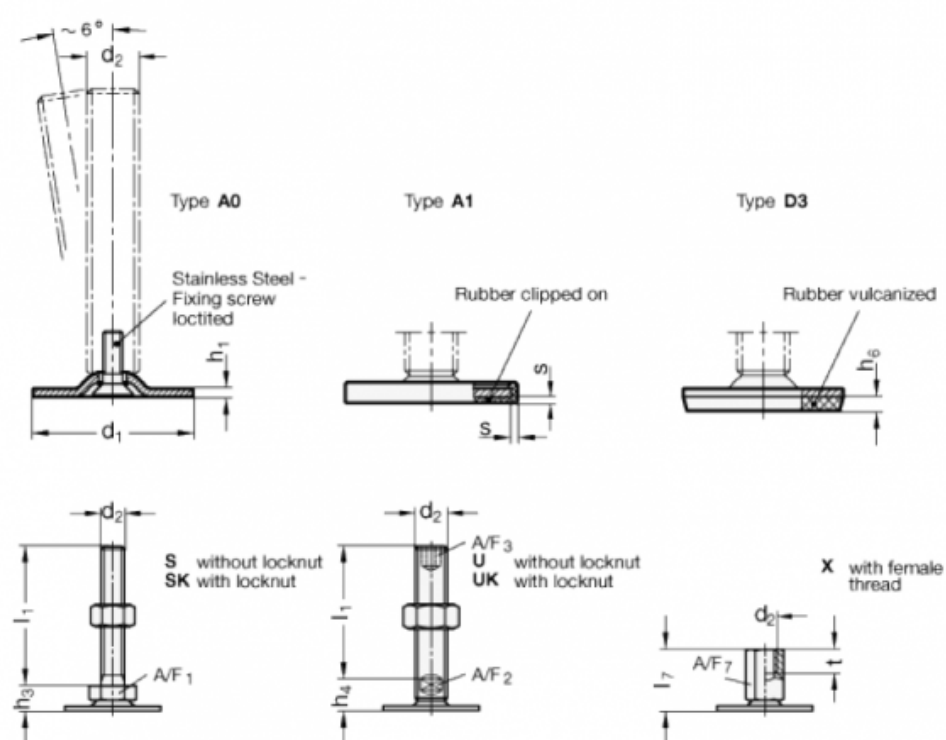

Article number: 204040M1280A3S

Description: E+G levelling foot

GN 40-40-M12-80-A3-S

Note: S Without nut, External hexagon at the bottom

Measures

A/F1	=	17
d1	=	40
d2	=	M12
h1	=	2
h3	=	11
h6	=	3.5
l1	=	80
s	=	